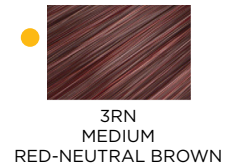

RED NEUTRAL (RN)