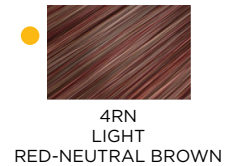

RED NEUTRAL (RN)